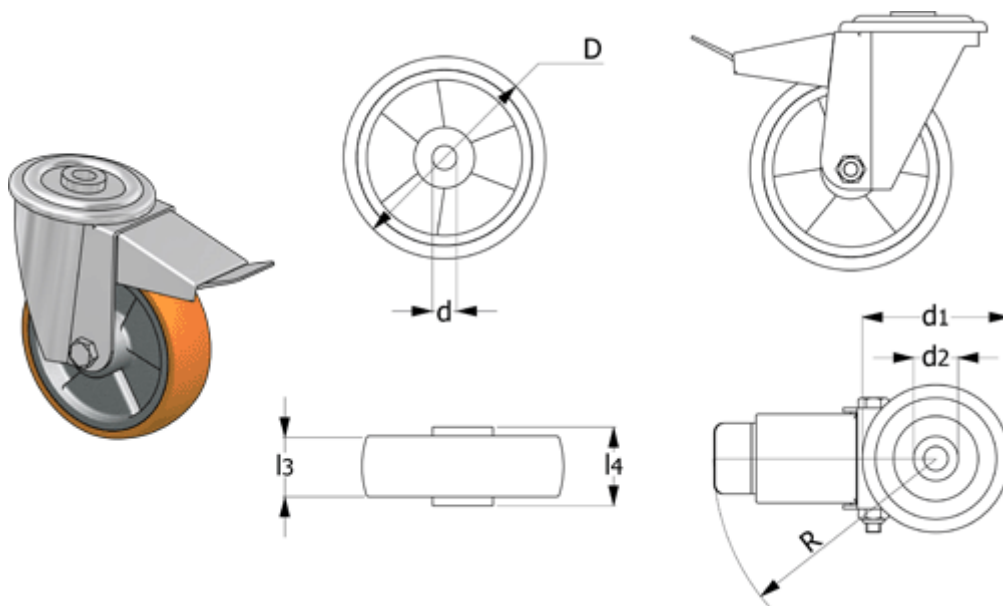

Data Sheet

Article number: 2314451901

Description: E+G Aluminiums wheel 451901
RE.F5-080-FSF turning plate w/brake

Measures

b3	= 39	l3	= 25
Code	= 451901	l4	= 30
d	= 12	R	= 120
D	= 80	Rolling resistance (N)	= 1500
d1	= 73	Type	= RE.F5-080-FSF
d2	= 12	Weight (g)	= 650
Dynamic load (N)	= 2000		
H	= 107		